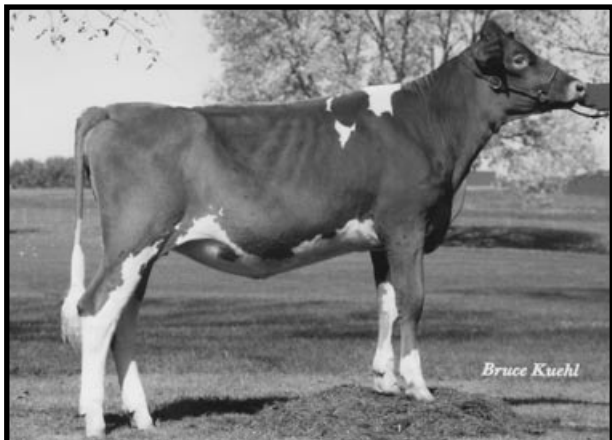

CGF Melody Sing Along EX-91

Res. All-American Summer Yearling 1997

Granddam of Lot 10

000068009054

BRED: 06-12-07 DUE: 03-24-08
FLAMBEAU MANOR HOLIDAY LANCE 68003750 014GU00307

2ND FALL CALF NJS-MADISON 2006
7TH FALL CALF NGS-MADISON 2006
1ST FALL YEARLING MN STATE FAIR 2007
JR CHAMPION MN STATE FAIR 2007

JENSGOLDEN PROKING ROYAL OAK 602216 (007GU00330)

08/07 USDA PTA +480M +0.09% +37F +65NM$ 25NM%ile
+0.01% +17P +70CM$ 96% Rel
AGA 08/07 PTAT +2.0 94% Rel PTI +132

RAEMELTON PRIME MAJESTIC 000002982131

08/07 USDA PTA -732M +0.06% -23F -52NM$ 20NM%ile
+0.04% -18P -42CM$ 65% Rel
4 Rec YDev: -712M -13F -5P
3 App 08/07 PTAT +0.7 60% Rel CPI -19
Appraisal: 94 @ 10-05
7-09 365D 2X 26670M 3.8% 1010F 3.4% 920P DHIA

SPRING WALK KARIS TRUMPET 000000601647 (001GU00368)

08/07 USDA PTA +1330M -0.14% +34F -139NM$ 0NM%ile
-0.10% +26P -171CM$ 98% Rel
AGA 08/07 PTAT -1.1 98% Rel PTI +8

CGF MELODY SING ALONG 000003047261

08/07 USDA PTA -649M +0.16% -3F -31NM$ 25NM%ile
+0.07% -10P -10CM$ 48% Rel
3 Rec YDev: -703M +24F +4P
2 App 08/07 PTAT +0.8 47% Rel CPI +13
Appraisal: 91 @ 4-03
2-00 342D 2X 14510M 4.6% 663F 3.5% 507P DHIA
3-01 294D 2X 14230M 4.7% 666F 3.6% 508P DHIA
4-01 305D 2X 15740M 4.5% 706F 3.3% 517P DHIA

RES. ALL-AMERICAN SUMMER YEARLING 1997
HM JR. ALL-AMERICAN JR. 2-YEAR-OLD 1998
NOM. JR ALL-AMERICAN 4-YEAR-OLD 2000

Up The Creek Mentor Yes
Jr. Champion Minnesota State Fair 2007
Sells As Lot 10