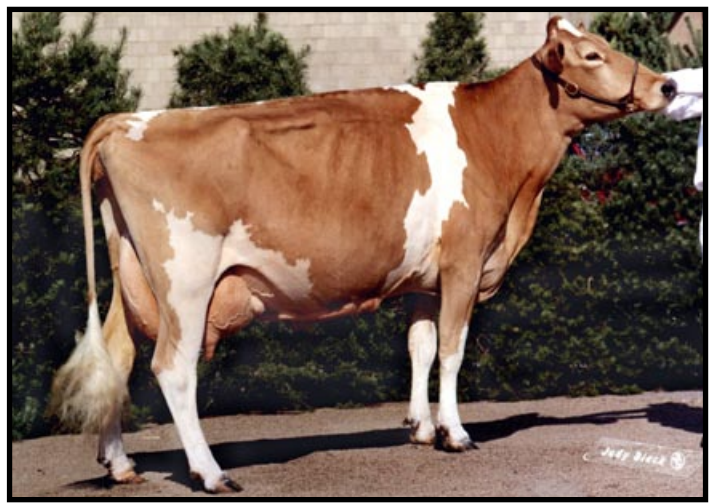

Sniders Opp Georgie EX-93

Grand Champion NGS-Madison 1999

Granddam of Lot 3

LOT 3 SNIDERS LINDSEY ALIANCE GEO-ET 000068014598

SELLING OPEN

TAMARACKS PERFECTOS VALOR-ET 000602301 (014GU00265)

05/07 USDA PTA +338M -0.09% -1F -79NM$ 4NM%ile

-0.01% +9P -82CM$ 91% Rel

AGA 05/07 PTAT +1.3 89% Rel PTI +34

CEDAR FRINGED ALTANN 000003045188

05/07 USDA PTA +651M +0.11% +47F +265NM$ 94NM%ile

-0.05% +12P +247CM$ 76% Rel

5 App 05/07 PTAT +1.7 74% Rel CPI +135

Appraisal: 95 @ 6-11 (95/93) Gold Star Dam - 2001

6-04 305D 2X 27640M 4.8% 1324F 3.0% 825P 94

TROTACRE MERCURY LORRY-ET 00602120 (014GU00258)

05/07 USDA PTA +800M +0.03% +40F +152NM$ 59NM%ile

-0.06% +15P +131CM$ 98% Rel

AGA 05/07 PTAT +0.4 98% Rel PTI +94

SNIDERS OPP GEORGIE 000003026499

05/07 USDA PTA -323M +0.24% +25F +53NM$ 49NM%ile

+0.05% -2P +70CM$ 65% Rel

5 Rec YDev: +241M +106F +32P

4 App 05/07 PTAT +0.9 63% Rel CPI +57

Appraisal: 93 @ 5-03

2-05 313D 2X 11690M 5.4% 631F 3.8% 447P DHIA

3-05 305D 2X 16140M 5.3% 861F 3.7% 602P DHIR

4-09 305D 2X 21170M 5.4% 1138F 3.6% 765P DHIR

6-00 305D 2X 17250M 5.4% 940F 3.5% 600P DHIA

7-06 305D 2X 16780M 5.6% 932F 3.3% 561P DHIA

2082D 104,780M 5.5% 5,805F 3.7% 3,853P LIFE

ALL-AMERICAN JR. 3-YEAR-OLD 1997

RES ALL-AMERICAN 4-YEAR-OLD 1998

ALL-AMERICAN AGED COW 1999

JR ALL-AMERICAN 1997, 1998 & 1999

GRAND CHAMPION NGS-MADISON 1999

RES GRAND CHAMPION NGS-LOUISVILLE 1997

RES GRAND CHAMPION NGS-HARRISBURG 1998

SNIDERS LORAL GOLDUST PTI +111

SNIDERS DARNELL GEORGA 83 @ 3-02

2-03 349D 2X 13180M 5.1% 666F 3.3% 441P DHIA

SNIDERS SHARP GABBY 85 @ 4-00

2-03 349D 2X 13180M 5.1% 666F 3.3% 441P DHIA

SNIDERS OPTION GEORGIANN-ET 88 @ 4-00 (88/84)

2-09 305D 2X 15150M 4.7% 718F 3.3% 507P 100

SNIDERS MR LUCK GEORGIES GAL-TW 90 @ 3-08 (91/90)

2-06 365D 2X 23810M 4.3% 1020F 3.6% 852P DHIA

ALL-AMERICAN & JR AA FALL YEARLING 2003

JR ALL-AMERICAN SR 2-YEAR-OLD 2004

NOM ALL-AMERICAN SR 3-YEAR-OLD 2005

THIRD DAM: SNIDERS AMOS GEORGA 000002952217

Appraisal: 88 @ 6-02