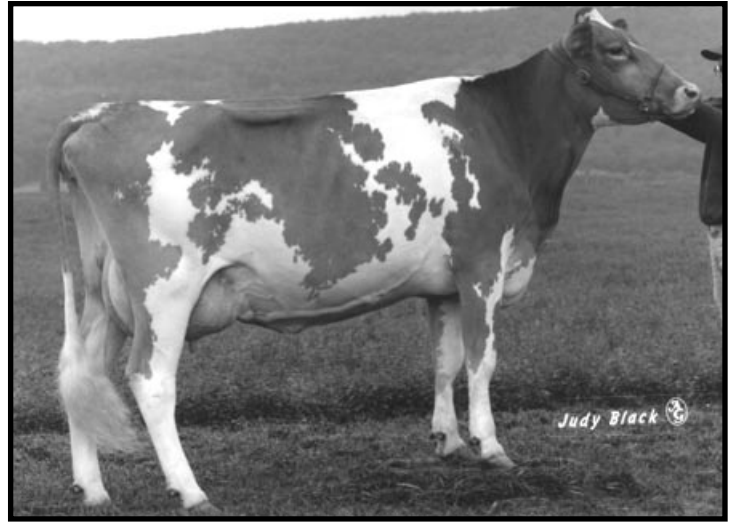

Sniders Fayettes Dazzle EX-91
HM All-American Fall Yearling 1994
Granddam of Lot 17