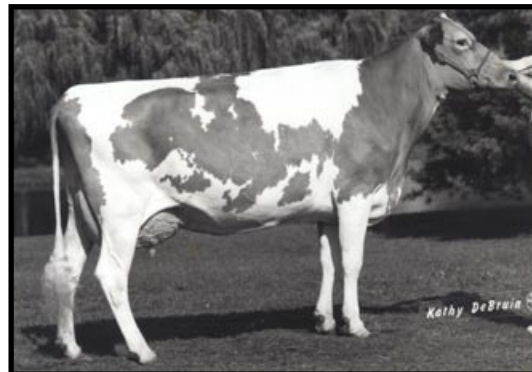

**Misty Meadows Beautys Blossom EX-91**  
 4-11 365D 31,710M 4.5% 1,430F 3.3% 1,034P  
 Dam of Lot 57

**Misty Meadows Franks Luscious EX-92**  
 4-10 365D 27,940M 4.3% 1,213F 3.4% 951P  
 Maternal Sister to Granddam of Lot 57

**Da Mar Fayette Laddy Lena EX-91**  
 Grand Champion Minnesota State Fair 1992  
 Third Dam of Lot 57

Owner: PETERSON JACLYN A  
 481 CO RD NN  
 WILSON WI 54027  
 715-698-2299

**LOT 57**

**BLOSSOM EMBRYOS**