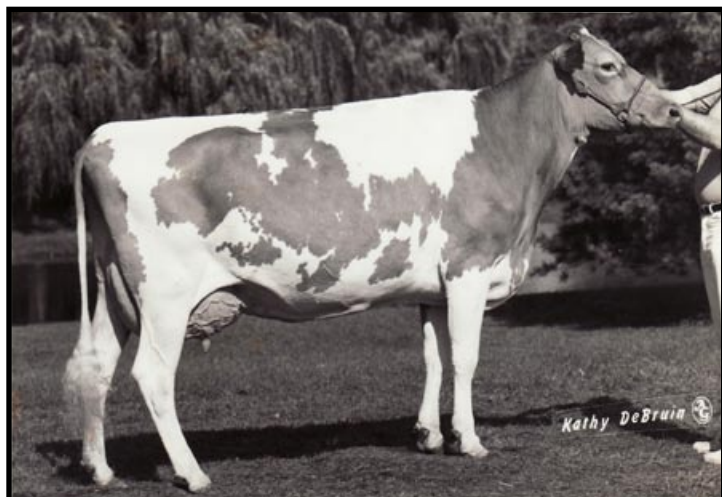

Da Mar Fayette Laddy Lena EX-91

Grand Champion Minnesota State Fair 1992

Third Dam