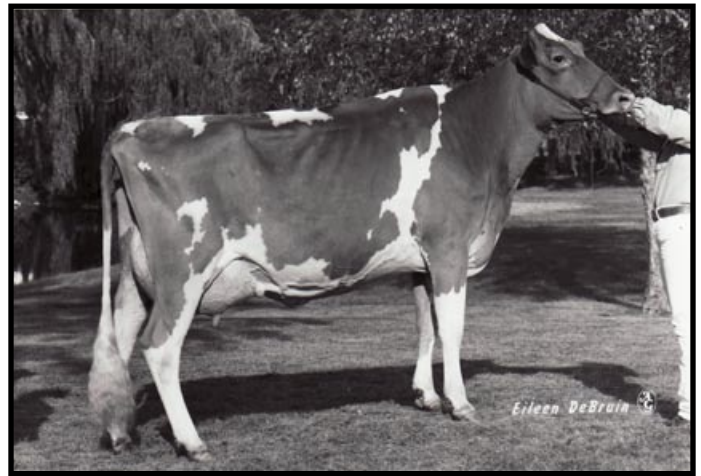

Four Winds Storm Geneva EX-92

Nom. All-American 4-Year-Old 2004
Granddam of Lot 38

Rainbow Acres Perfecto Geneva VG-86

3rd Jr. 3-year-old NGS-Madison 1997
Grand Champion SD State Fair 1997
Fourth Dam of Lot 38