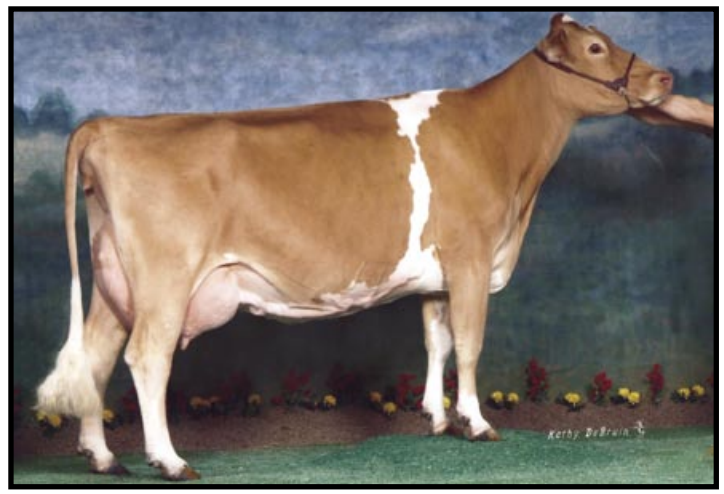

Lavon Farms Valiant Royal EX-92

All-American 5-Year-Old 2005
Maternal Sister to Lot 41

SELLING OPEN

JENSGOLDEN PROKING ROYAL OAK USA602216 7GU330

03/08 USDA PTA +479M +0.09% +36F +72NM$ 22NM%ile
+0.01% +18P +78CM$ 96% Rel
AGA 03/08 PTAT +2.1 95% Rel PTI +134

COULEE CREST LORRY SARAH USA000003062140

03/08 USDA PTA +1393M +0.05% +71F +216NM$ 90NM%ile
-0.06% +35P +199CM$ 66% Rel
1 Rec YDev: +4853M +245F +129P
1 App 03/08 PTAT +1.9 62% Rel CPI +185
Appraisal: 87 @ 3-00
2-03 365D 2X 29177M 5.2% 1508F* 3.2% 920P 95

DUTCH MILL TELESTARS FAYETTE USA591871 21GU247

03/08 USDA PTA -719M -0.01% -34F -257NM$ 0NM%ile
+0.01% -22P -257CM$ 99% Rel
AGA 03/08 PTAT +0.7 99% Rel PTI -63

LAVON FARMS ENHANCED ROYAL-ET USA000003048980

03/08 USDA PTA -1021M +0.14% -23F -201NM$ 1NM%ile
+0.00% -33P -204CM$ 69% Rel
4 Rec YDev: -1758M -19F -56P
4 App 03/08 PTAT +1.0 69% Rel CPI -65
Appraisal: 93 @ 6-07 (91/90)
2-03 305D 2X 16690M 5.0% 830F 3.5% 591P DHIA
4-09 305D 2X 17580M 5.1% 904F 3.2% 556P DHIA
6-04 305D 2X 14440M 4.7% 674F 3.3% 476P 97
HM ALL-AMERICAN AGED COW 2003
NOM. ALL-AMERICAN 5-YEAR-OLD 2002
3RD AGED COW NGS-MADISON 2003
3RD 5-YEAR-OLD NGS-LOUISVILLE 2002
RES. GRAND CHAMPION MID-SOUTH FAIR 2003

LAVON FARMS PERFECTOS ROYALTY-ET PTI -87
LAVON FARMS GRAY QUEENA 87 @ 3-09 (88/85)
4-06 324D 2X 12640M 4.0% 510F 3.3% 421P 98
LAVON FARMS V CROWN 87 @ 3-08 (87/77)
3-02 328D 2X 13910M 4.7% 657F 3.4% 477P 97
LAVON FARMS TILLER ROYAL FLUSH-ET 79 @ 3-03 (82/70)
2-01 305D 2X 15370M 4.9% 760F 3.2% 494P 98
LAVON FARMS FAYETTE RICHEY-ET 74 @ 2-00 (75/88)
2-00 324D 2X 10150M 4.4% 450F 3.3% 331P 97
LAVON FARMS VALIANT ROYAL 92 @ 5-11 (92/86)
5-02 305D 2X 15420M 4.1% 627F 3.3% 510P 95
ALL-AMERICAN 5-YEAR-OLD 2005