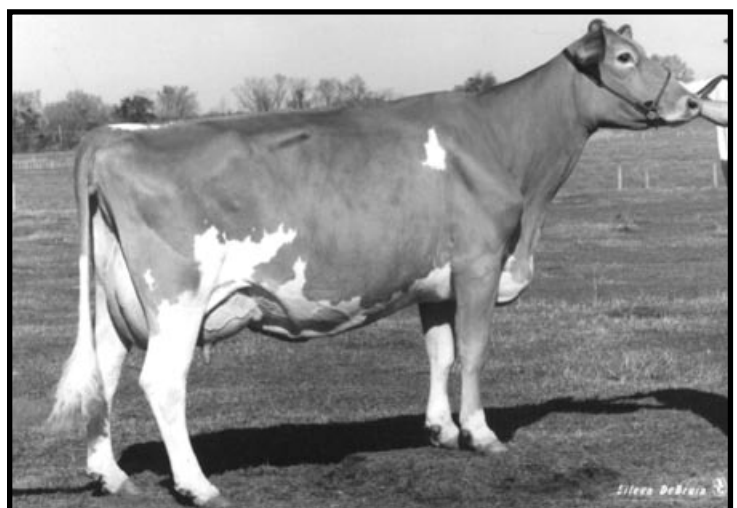

All-American Aged Cow 1998  
Granddam of Lot 44

**Four Winds BT Charity EX-91**

All-American Jr. 2-Year-Old 1990  
Maternal Sister to Granddam of Lot 44