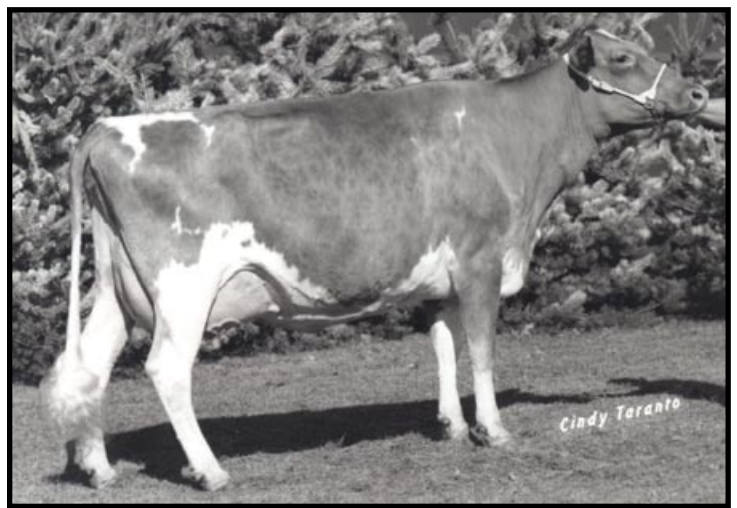

Butenschoens PW Cherry EX-91

1st Aged Cow NGS-Louisville 1981
Third Dam of Lot 44