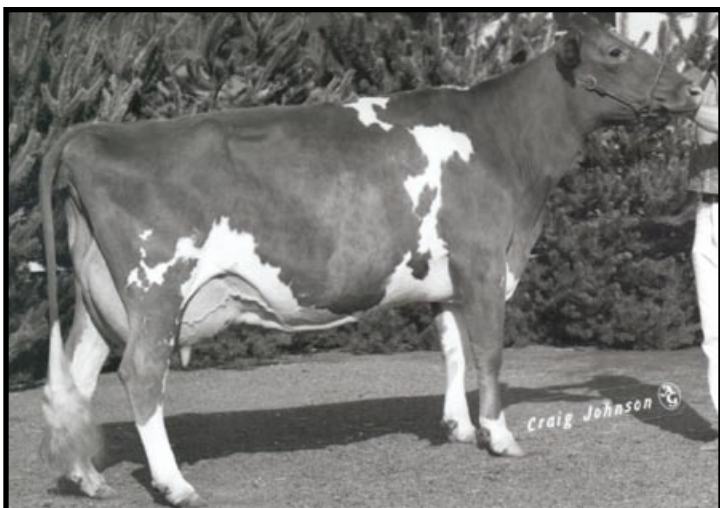

Shady View DF Strawberry EX-93

All-American Aged Cow 1998
Granddam of Lot 44