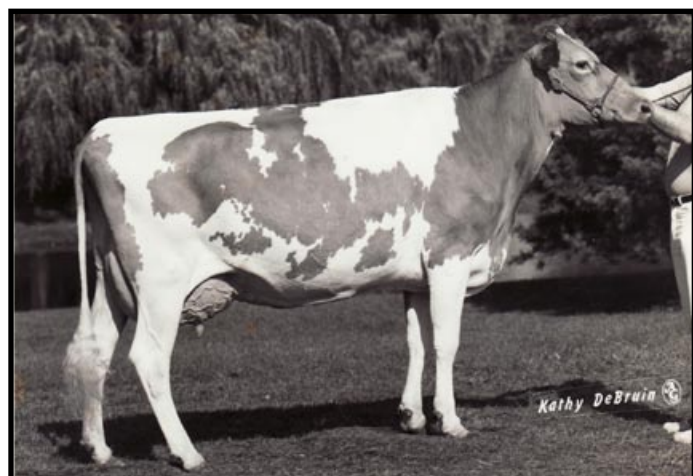

USA000063628280

Born: 04-21-2007 Tag # 1987
Breeder & Owner: WILSONVIEW DAIRY INC
2470 OLSON RD
TILLAMOOK OR 97141
503-842-2775

SELLING OPEN

PA: +154M +0.17% +35F +0.02% +9P +224CM$ +216NM$
PTAT +1.5 PTI +120
ST SR BD DF RA TW RL FA
-0.6 +0.5 +0.0 +0.1 H2.4 +0.5 P0.3 S0.5
FU RH RW UC UD TP TL
+2.6 +1.8 +1.2 +0.4 S2.0 C1.5 -1.4

SNIDERS TILLER ALTANIC USA000068003602 7GU417

PA: +696M +0.06% +41F -0.06% +14P +108CM$ +125NM$
PTAT +2.2 PTI +136
ST SR BD DF RA TW RL FA
+1.2 +1.3 +1.2 +1.7 H1.8 +2.0 S0.2 S0.8
FU RH RW UC UD TP TL
+2.2 +2.0 +2.0 +0.7 S0.8 C1.1 +0.3

WILSONVIEW GLACIER REGAL USA000003078647

03/08 USDA PTA -388M +0.28% +29F +307NM$ 97NM%ile
+0.10% +3P +340CM$ 55% Rel
3 Rec YDev: -1210M +77F +8P
3 App 03/08 PTAT +0.7 55% Rel CPI +100
Appraisal: 82 @ 5-00 (87/78)
ST SR BD DF RA TW RL FA FU RH RW UC UD TP TL
24 23 35 26 10 25 25 23 37 35 32 29 31 28 18
2-00 365D 2X 12470M 6.0% 742F 3.7% 463P 100
3-03 364D 2X 16860M 5.6% 946F 3.7% 616P 99
4-05 327D 2X 18090M 5.7% 1028F 3.7% 675P 100

3RD DAM: WILSONVIEW MAGIC RIAH USA000003025465

4TH DAM: MARKWELL VICTORY RAVEN USA000002959472

Appraisal: 90 @ 4-02
4-01 344D 2X 21200M 4.0% 841F 3.2% 684P DHIA

5TH DAM: MARKWELL FUTURE RENA USA000002915928

Appraisal: 90 @ 3-04
3-06 365D 2X 16480M 4.6% 752F 3.8% 629P DHIA

6TH DAM: MARKWELL PROGRESS RHONDA USA2812100

Appraisal: 87 @ 4-07
7-05 365D 2X 16830M 5.5% 932F 3.9% 648P DHIA

7TH DAM: MARKWELL FIN PRINCE RHONDA USA2701292

Appraisal: 86 @ 4-06

Da Mar Fayette Laddy Lena EX-91

Grand Champion Minnesota State Fair 1992

Third Dam of Lot 45

Misty Meadows Neon Libby EX-90

Nominated Jr. AA Sr. 3-year-old 2007

Maternal Family Member to Lot 45

TROTACRE LORAL TILLER-ET USA000000603341 7GU360

03/08 USDA PTA +611M +0.02% +31F -34NM$ 4NM%ile
-0.05% +12P -49CM$ 98% Rel
AGA 03/08 PTAT +2.8 97% Rel PTI +124

CEDAR FRINGED ALTANN USA000003045188

03/08 USDA PTA +781M +0.09% +50F +283NM$ 96NM%ile
-0.06% +15P +264CM$ 79% Rel
5 App 03/08 PTAT +1.6 77% Rel CPI +141
Appraisal: 95 @ 6-11 (95/93) Gold Star Dam - 2001
6-04 305D 2X 27640M 4.8% 1324F 3.0% 825P 94

ROZELYN PATMAR JAY GLACIER-ET USA602961 7GU343

03/08 USDA PTA -31M +0.22% +35F +267NM$ 90NM%ile
+0.10% +15P +301CM$ 95% Rel
AGA 03/08 PTAT +1.0 92% Rel PTI +119

WILSONVIEW GOLIATH RAVEN USA000003040070

03/08 USDA PTA -384M +0.14% +6F +273NM$ 95NM%ile
+0.02% -10P +277CM$ 64% Rel
5 Rec YDev: -1103M -9F -28P
3 App 03/08 PTAT +0.2 61% Rel CPI +43
Appraisal: 85 @ 5-02
2-04 365D 2X 15480M 4.9% 756F 3.7% 566P DHIA
4-06 351D 2X 17140M 4.5% 774F 3.4% 576P DHIA
5-07 365D 2X 18440M 4.7% 858F 3.3% 613P DHIA
6-10 307D 2X 16680M 4.5% 746F 3.1% 514P 100

WILSONVIEW PATENT RIBBON 87 @ 5-10 (87/88)

3-04 326D 2X 21620M 4.4% 946F 3.2% 700P 97
WILSONVIEW TRUMPET RUMBLE 76 @ 4-08 (72/80)
4-05 365D 2X 18350M 4.4% 799F 3.2% 594P 100
WILSONVIEW RAPTOR RAVE 83 @ 3-03 (84/78)
3-03 365D 2X 19310M 4.8% 918F 3.5% 667P 99