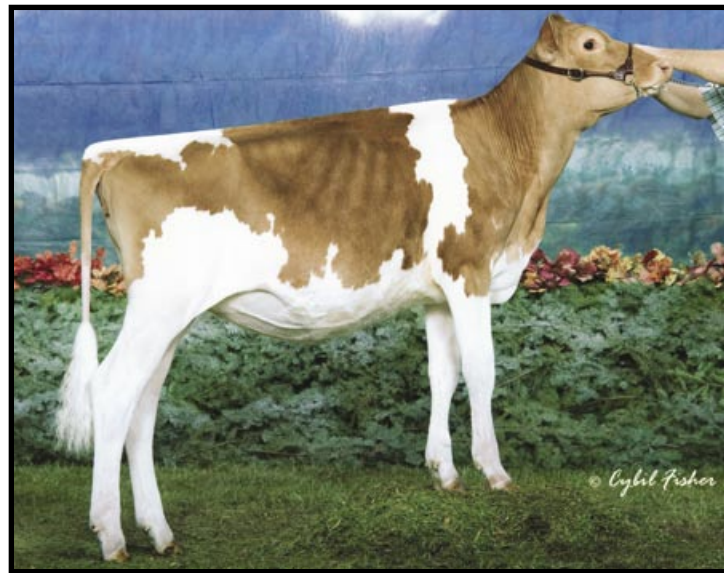

Grnsy Prairie Cad Shayla
Res. All-American Winter Calf 2008
1st Winter Calf NGS-Madison
Maternal Family Member of Lot 18