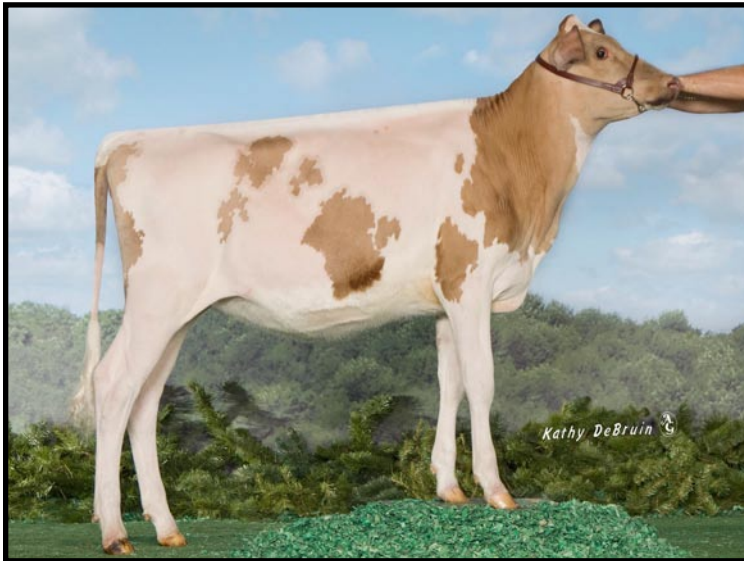

Springhill Silver Jessica-ET
5th Spring Calf NGS-Louisville 2009
Maternal Sister to Lot 3