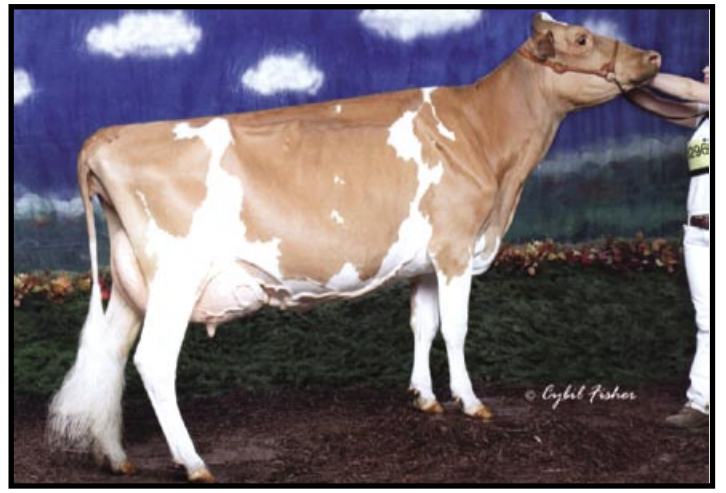

Ripley Farms MM Queenette EX-93
Res. All-American Sr. 3-Year-Old 2006
Maternal Family Member