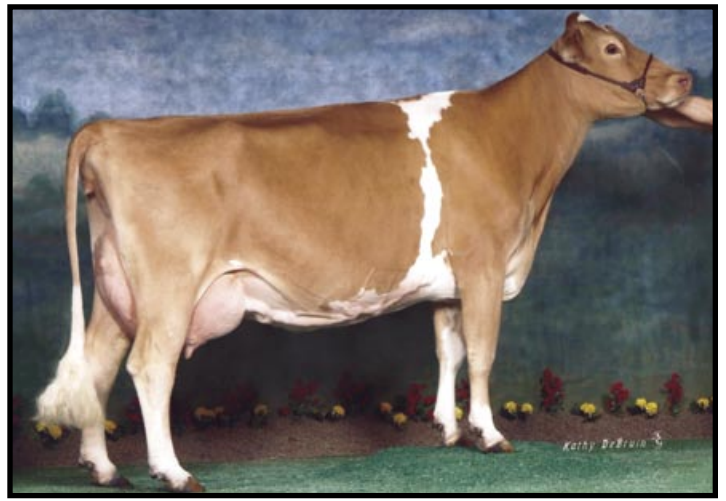

Lavon Farms Valiant Royal EX-92
All-American 5-Year-Old 2005
Dam